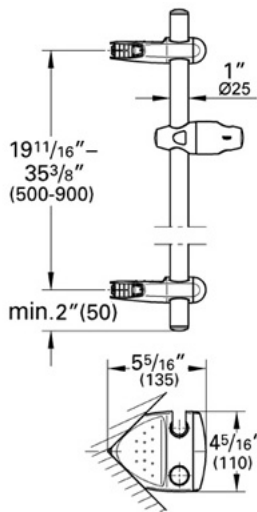

28 399 36" Corner Mount Shower Bar

Description

-LIMITED AVAILABILITY-

Corner mounting brackets

Swivel hand shower holder with adjustable height
Variable fixing point mounting brackets for
easy retrofit

Multi-function mounting brackets serve as: hand shower
holder, hose guide, and small shelves
Optional Universal Accessory Tray available (28 566)

Flow Rate

NA

Code Compliance

ASME/ANSI A112.18.1M
ADA Compliant

Finish Options

- 28 399 000 Starlight® Chrome
- 28 399 ROO Infinity Polished Brass
- 28 399 AVO Infinity Satin Nickel
- 28 399 RRO Velour Chrome
- 28 399 BEO Sterling Infinity Finish